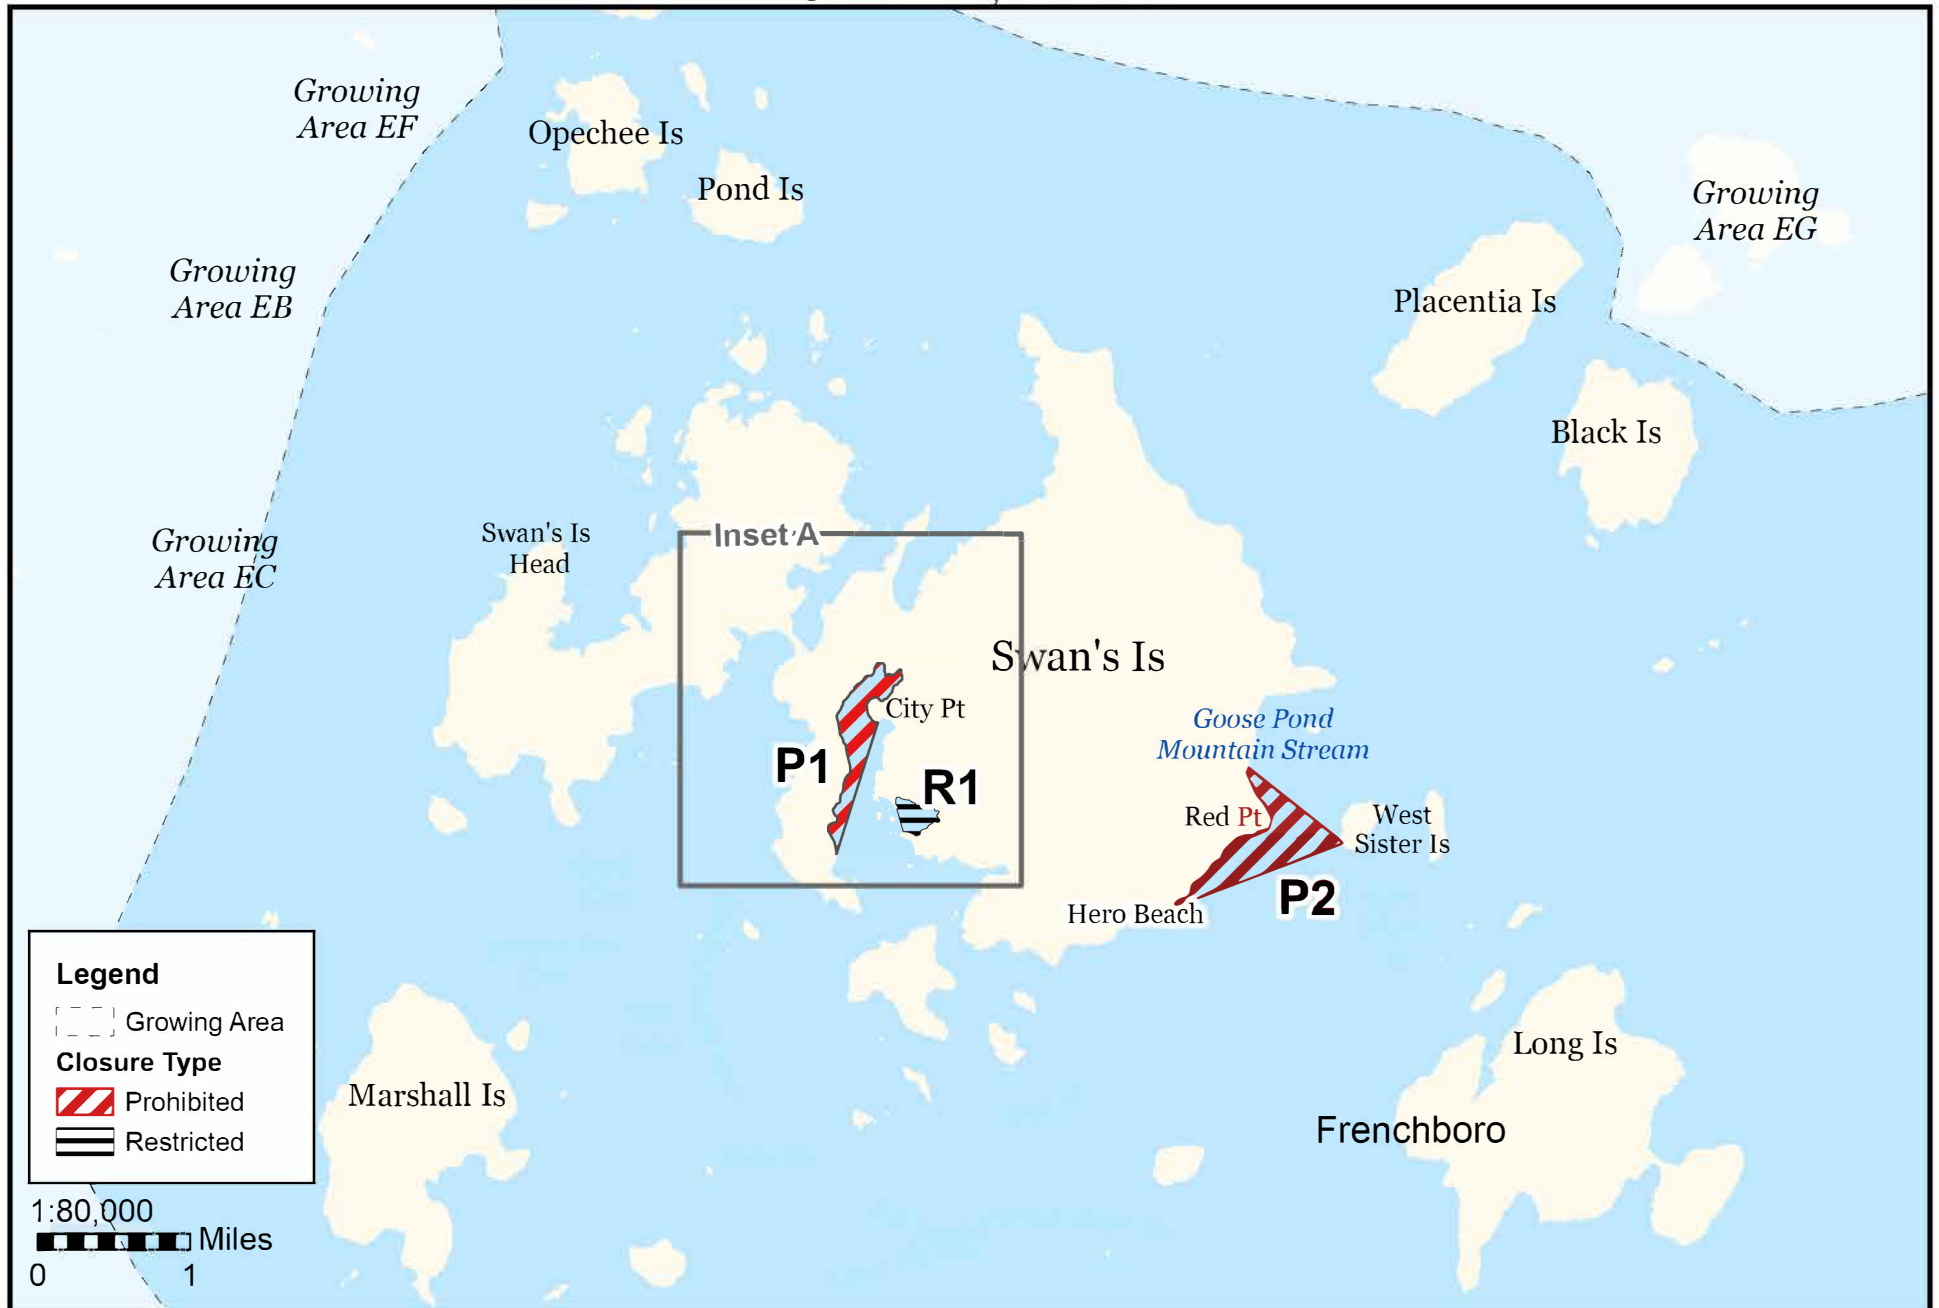

Maine Department of Marine Resources

Growing Area EE

Swans Island, Frenchboro

9/26/2022

Legend

- Growing Area
- Closure Type**
- ▧ Prohibited
- ▨ Restricted

1:80,000
0 1 Miles

This map is provided as a courtesy, read the provided legal notice for closure details. Closures are not shown outside of the designated growing area. Any navigation aids shown are not suitable for maritime navigation.

Maine Department of Marine Resources

Growing Area EE, Inset A

Swans Island

9/26/2022

This map is provided as a courtesy. Read the provided legal notice for closure details. Closures are not shown outside of the designated growing area. Maritime navigational aids are for reference only and are not suitable for maritime navigation.