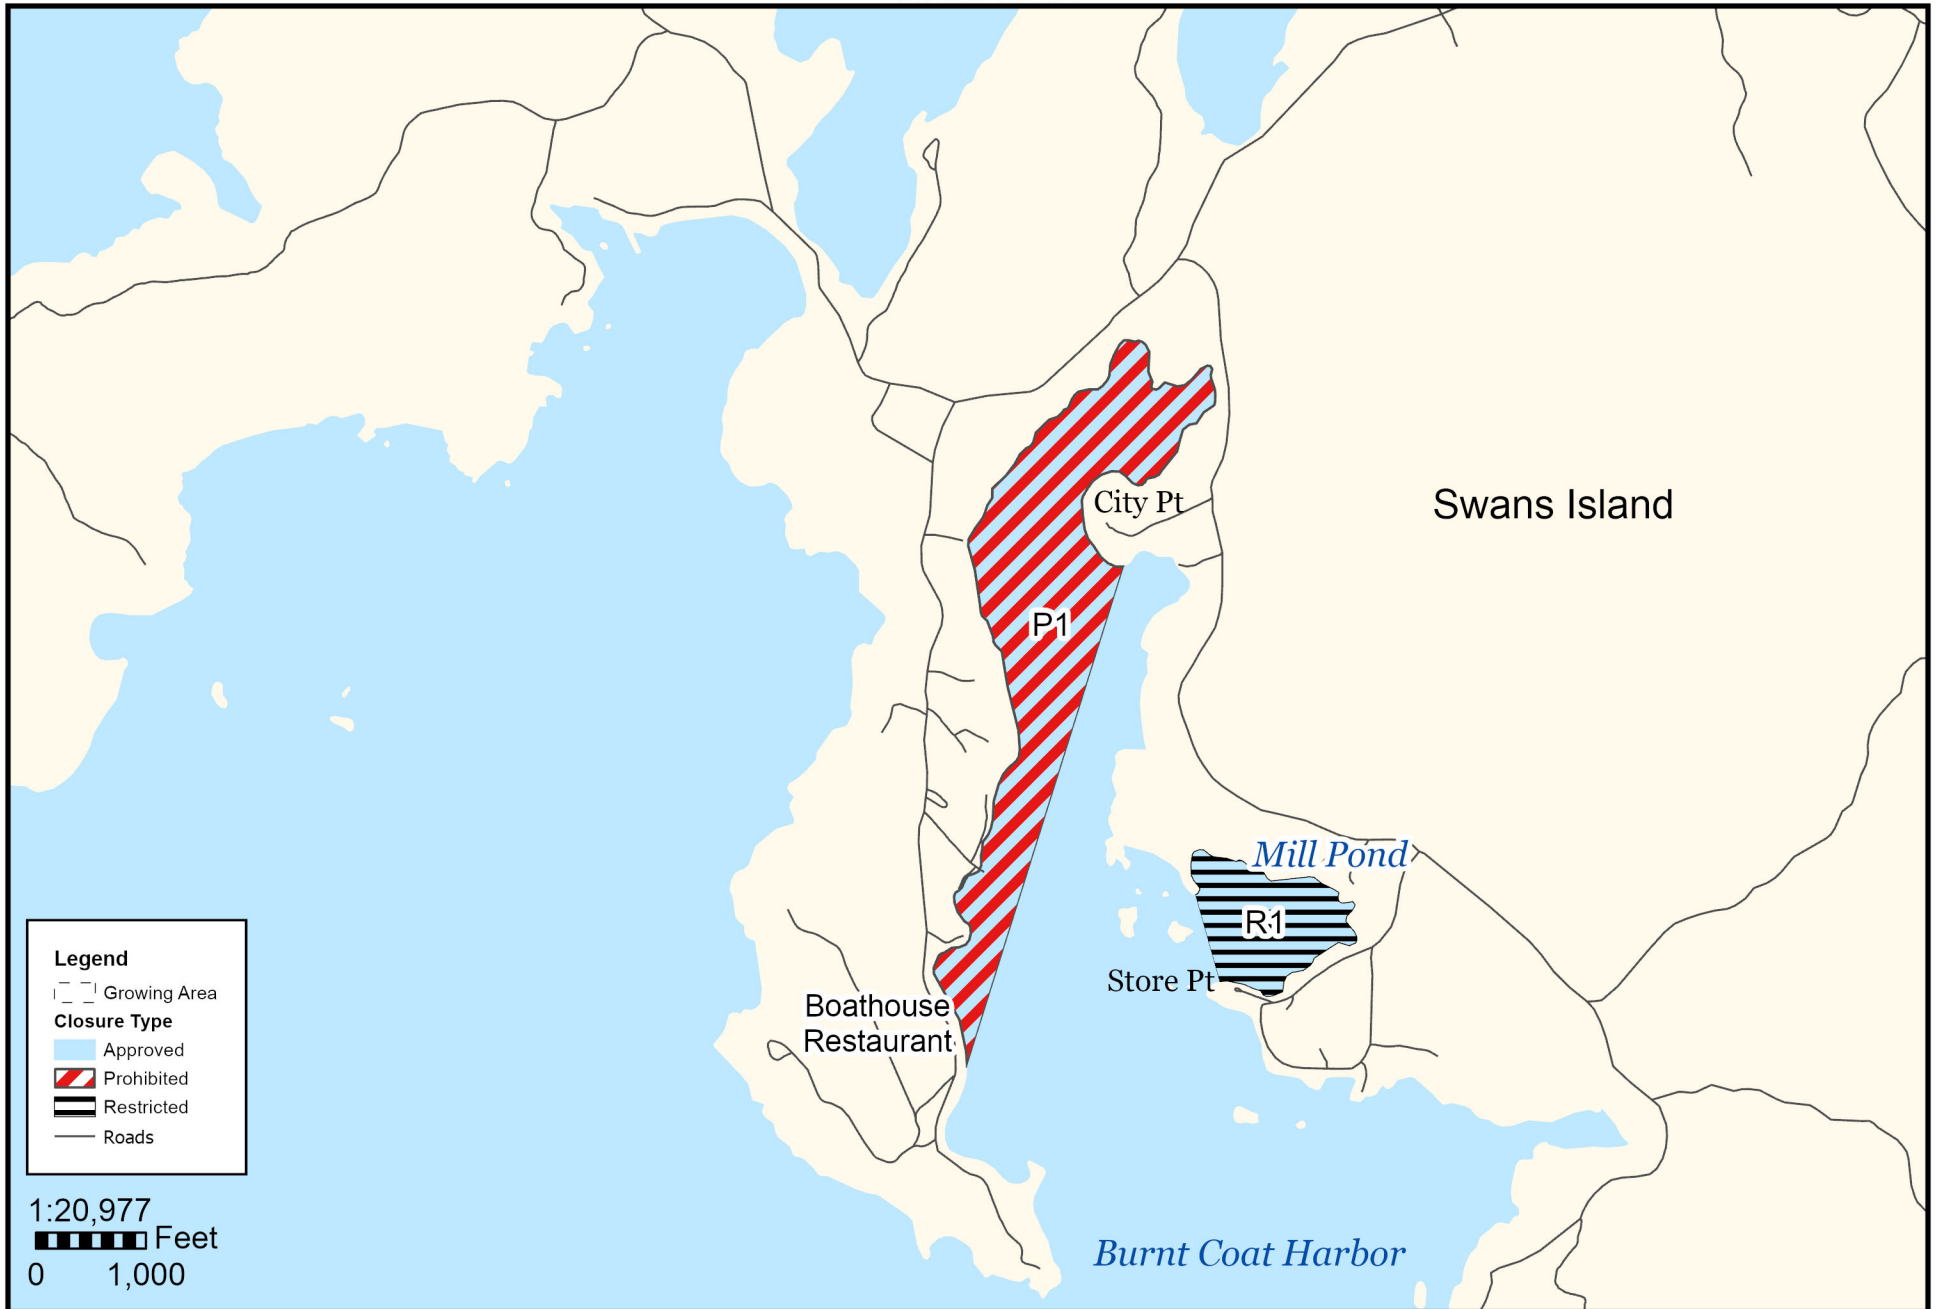

Maine Department of Marine Resources

Growing Area EE

Swans Island, Frenchboro

9/26/2022

Legend

- Growing Area
- Closure Type**
- ▧ Prohibited
- ▨ Restricted

1:80,000
0 1 Miles

This map is provided as a courtesy, read the provided legal notice for closure details. Closures are not shown outside of the designated growing area. Any navigation aids shown are not suitable for maritime navigation.

Maine Department of Marine Resources

Growing Area EE, Inset A

Swans Island

9/26/2022

This map is provided as a courtesy. Read the provided legal notice for closure details. Closures are not shown outside of the designated growing area. Maritime navigational aids are for reference only and are not suitable for maritime navigation.