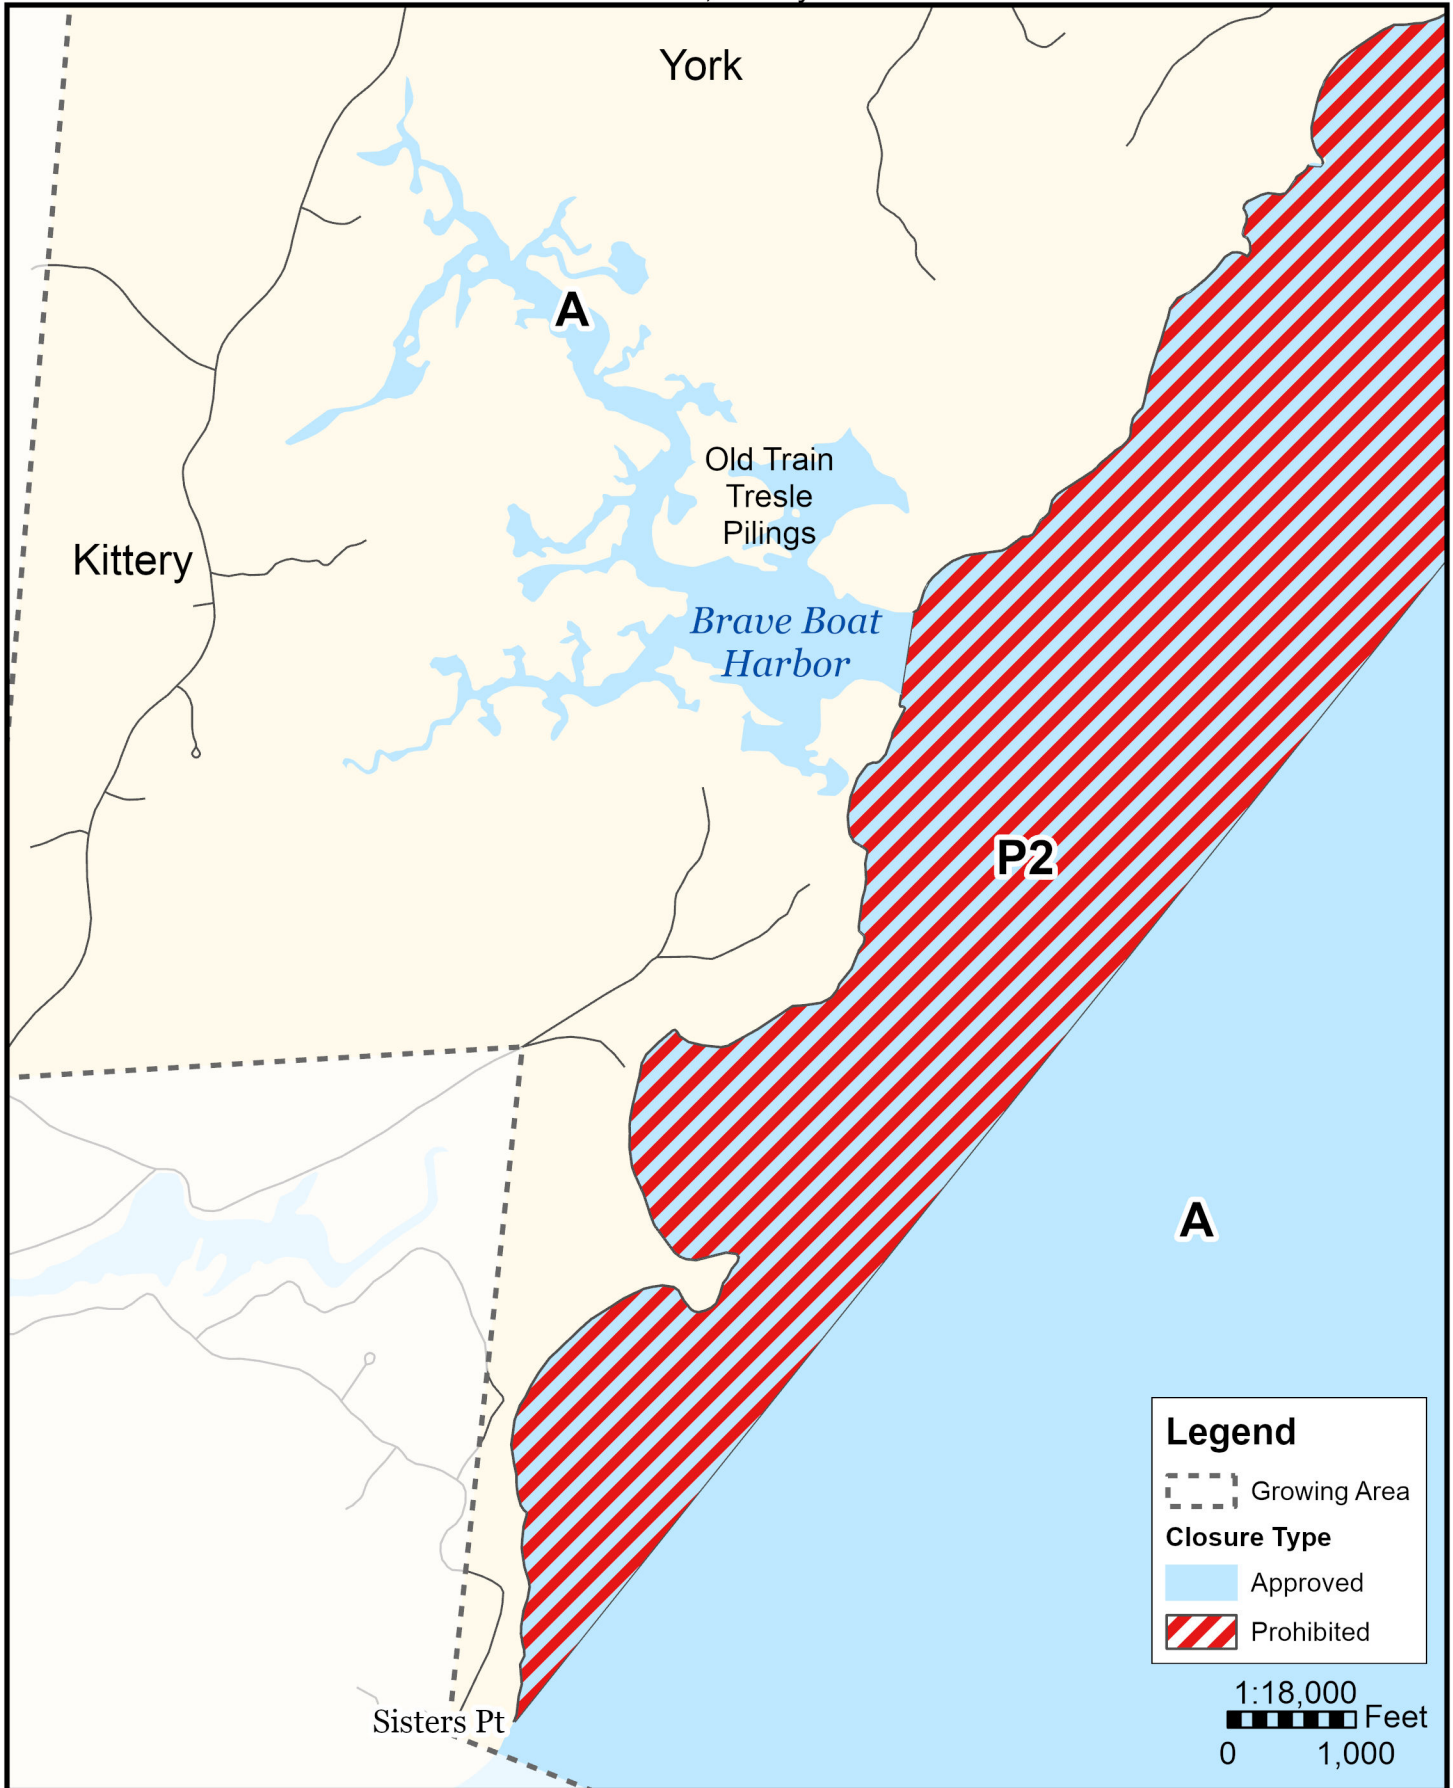

Maine Department of Marine Resources

Growing Area WB, Insets A - B

October 4, 2023

York, Kittery

This map is provided as a courtesy. Read the provided legal notice for closure details. Closures are not shown outside of the designated growing area. Any navigation aids shown are not suitable for maritime navigation.

Maine Department of Marine Resources

Growing Area WB, Inset A

October 4, 2023

York

This map is provided as a courtesy. Read the provided legal notice for closure details. Closures are not shown outside of the designated growing area. Any navigation aids shown are not suitable for maritime navigation.

Maine Department of Marine Resources

Growing Area WB, Inset B

York, Kittery

October 4, 2023

This map is provided as a courtesy. Read the provided legal notice for closure details. Closures are not shown outside of the designated growing area. Any navigation aids shown are not suitable for maritime navigation.