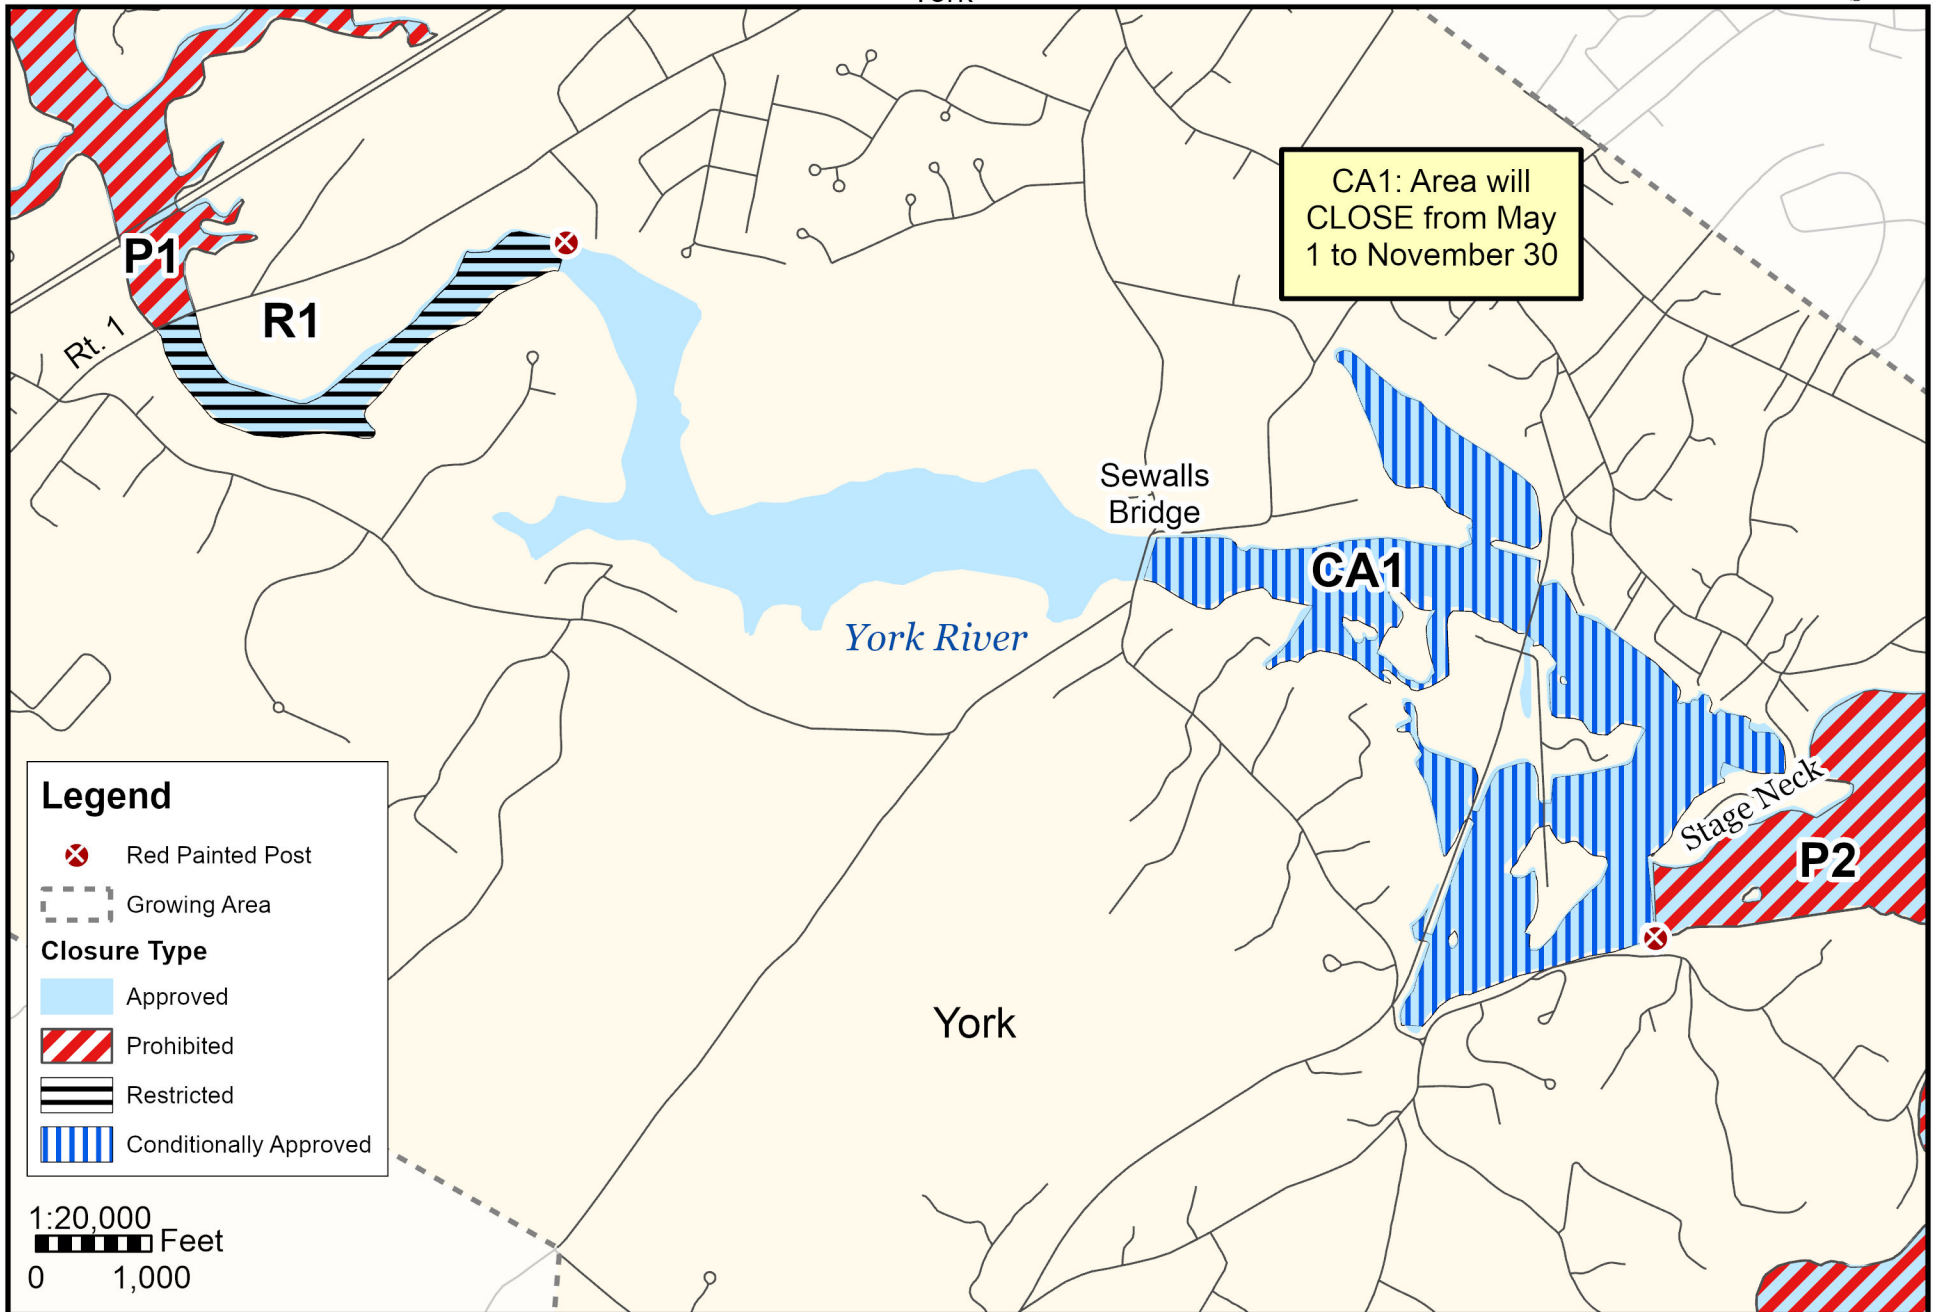

Maine Department of Marine Resources

Growing Area WB, Insets A - B

October 4, 2023

York, Kittery

This map is provided as a courtesy. Read the provided legal notice for closure details. Closures are not shown outside of the designated growing area. Any navigation aids shown are not suitable for maritime navigation.

Maine Department of Marine Resources

Growing Area WB, Inset A

October 4, 2023

York

This map is provided as a courtesy. Read the provided legal notice for closure details. Closures are not shown outside of the designated growing area. Any navigation aids shown are not suitable for maritime navigation.

Maine Department of Marine Resources

Growing Area WB, Inset B

York, Kittery

October 4, 2023

This map is provided as a courtesy. Read the provided legal notice for closure details. Closures are not shown outside of the designated growing area. Any navigation aids shown are not suitable for maritime navigation.