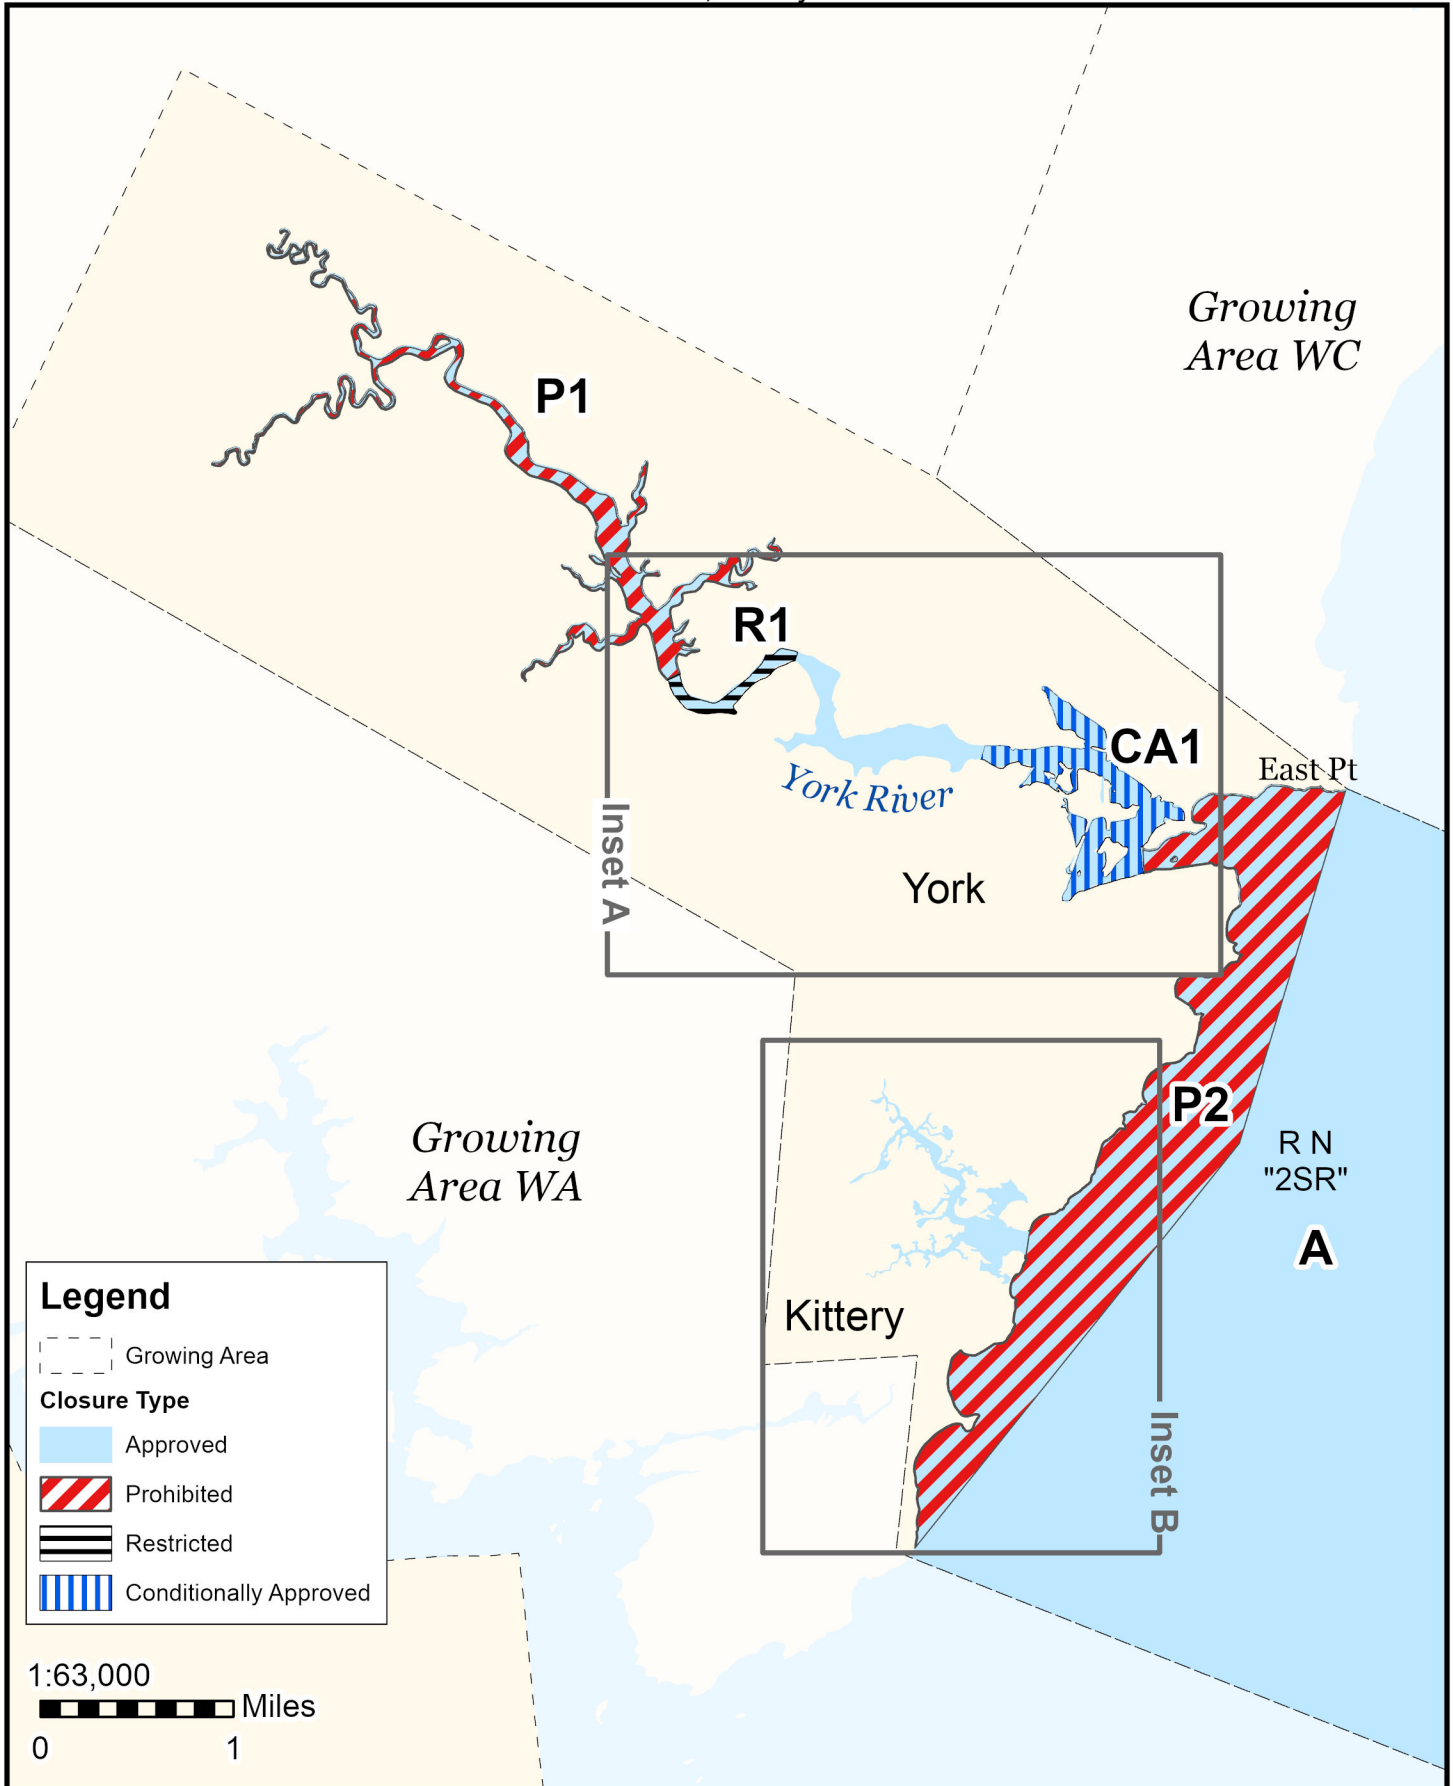

Maine Department of Marine Resources

Growing Area WB, Insets A - B

October 4, 2023

York, Kittery

This map is provided as a courtesy. Read the provided legal notice for closure details. Closures are not shown outside of the designated growing area. Any navigation aids shown are not suitable for maritime navigation.

Maine Department of Marine Resources

Growing Area WB, Inset A

October 4, 2023

York

This map is provided as a courtesy. Read the provided legal notice for closure details. Closures are not shown outside of the designated growing area. Any navigation aids shown are not suitable for maritime navigation.

Maine Department of Marine Resources

Growing Area WB, Inset B

York, Kittery

October 4, 2023

This map is provided as a courtesy. Read the provided legal notice for closure details. Closures are not shown outside of the designated growing area. Any navigation aids shown are not suitable for maritime navigation.