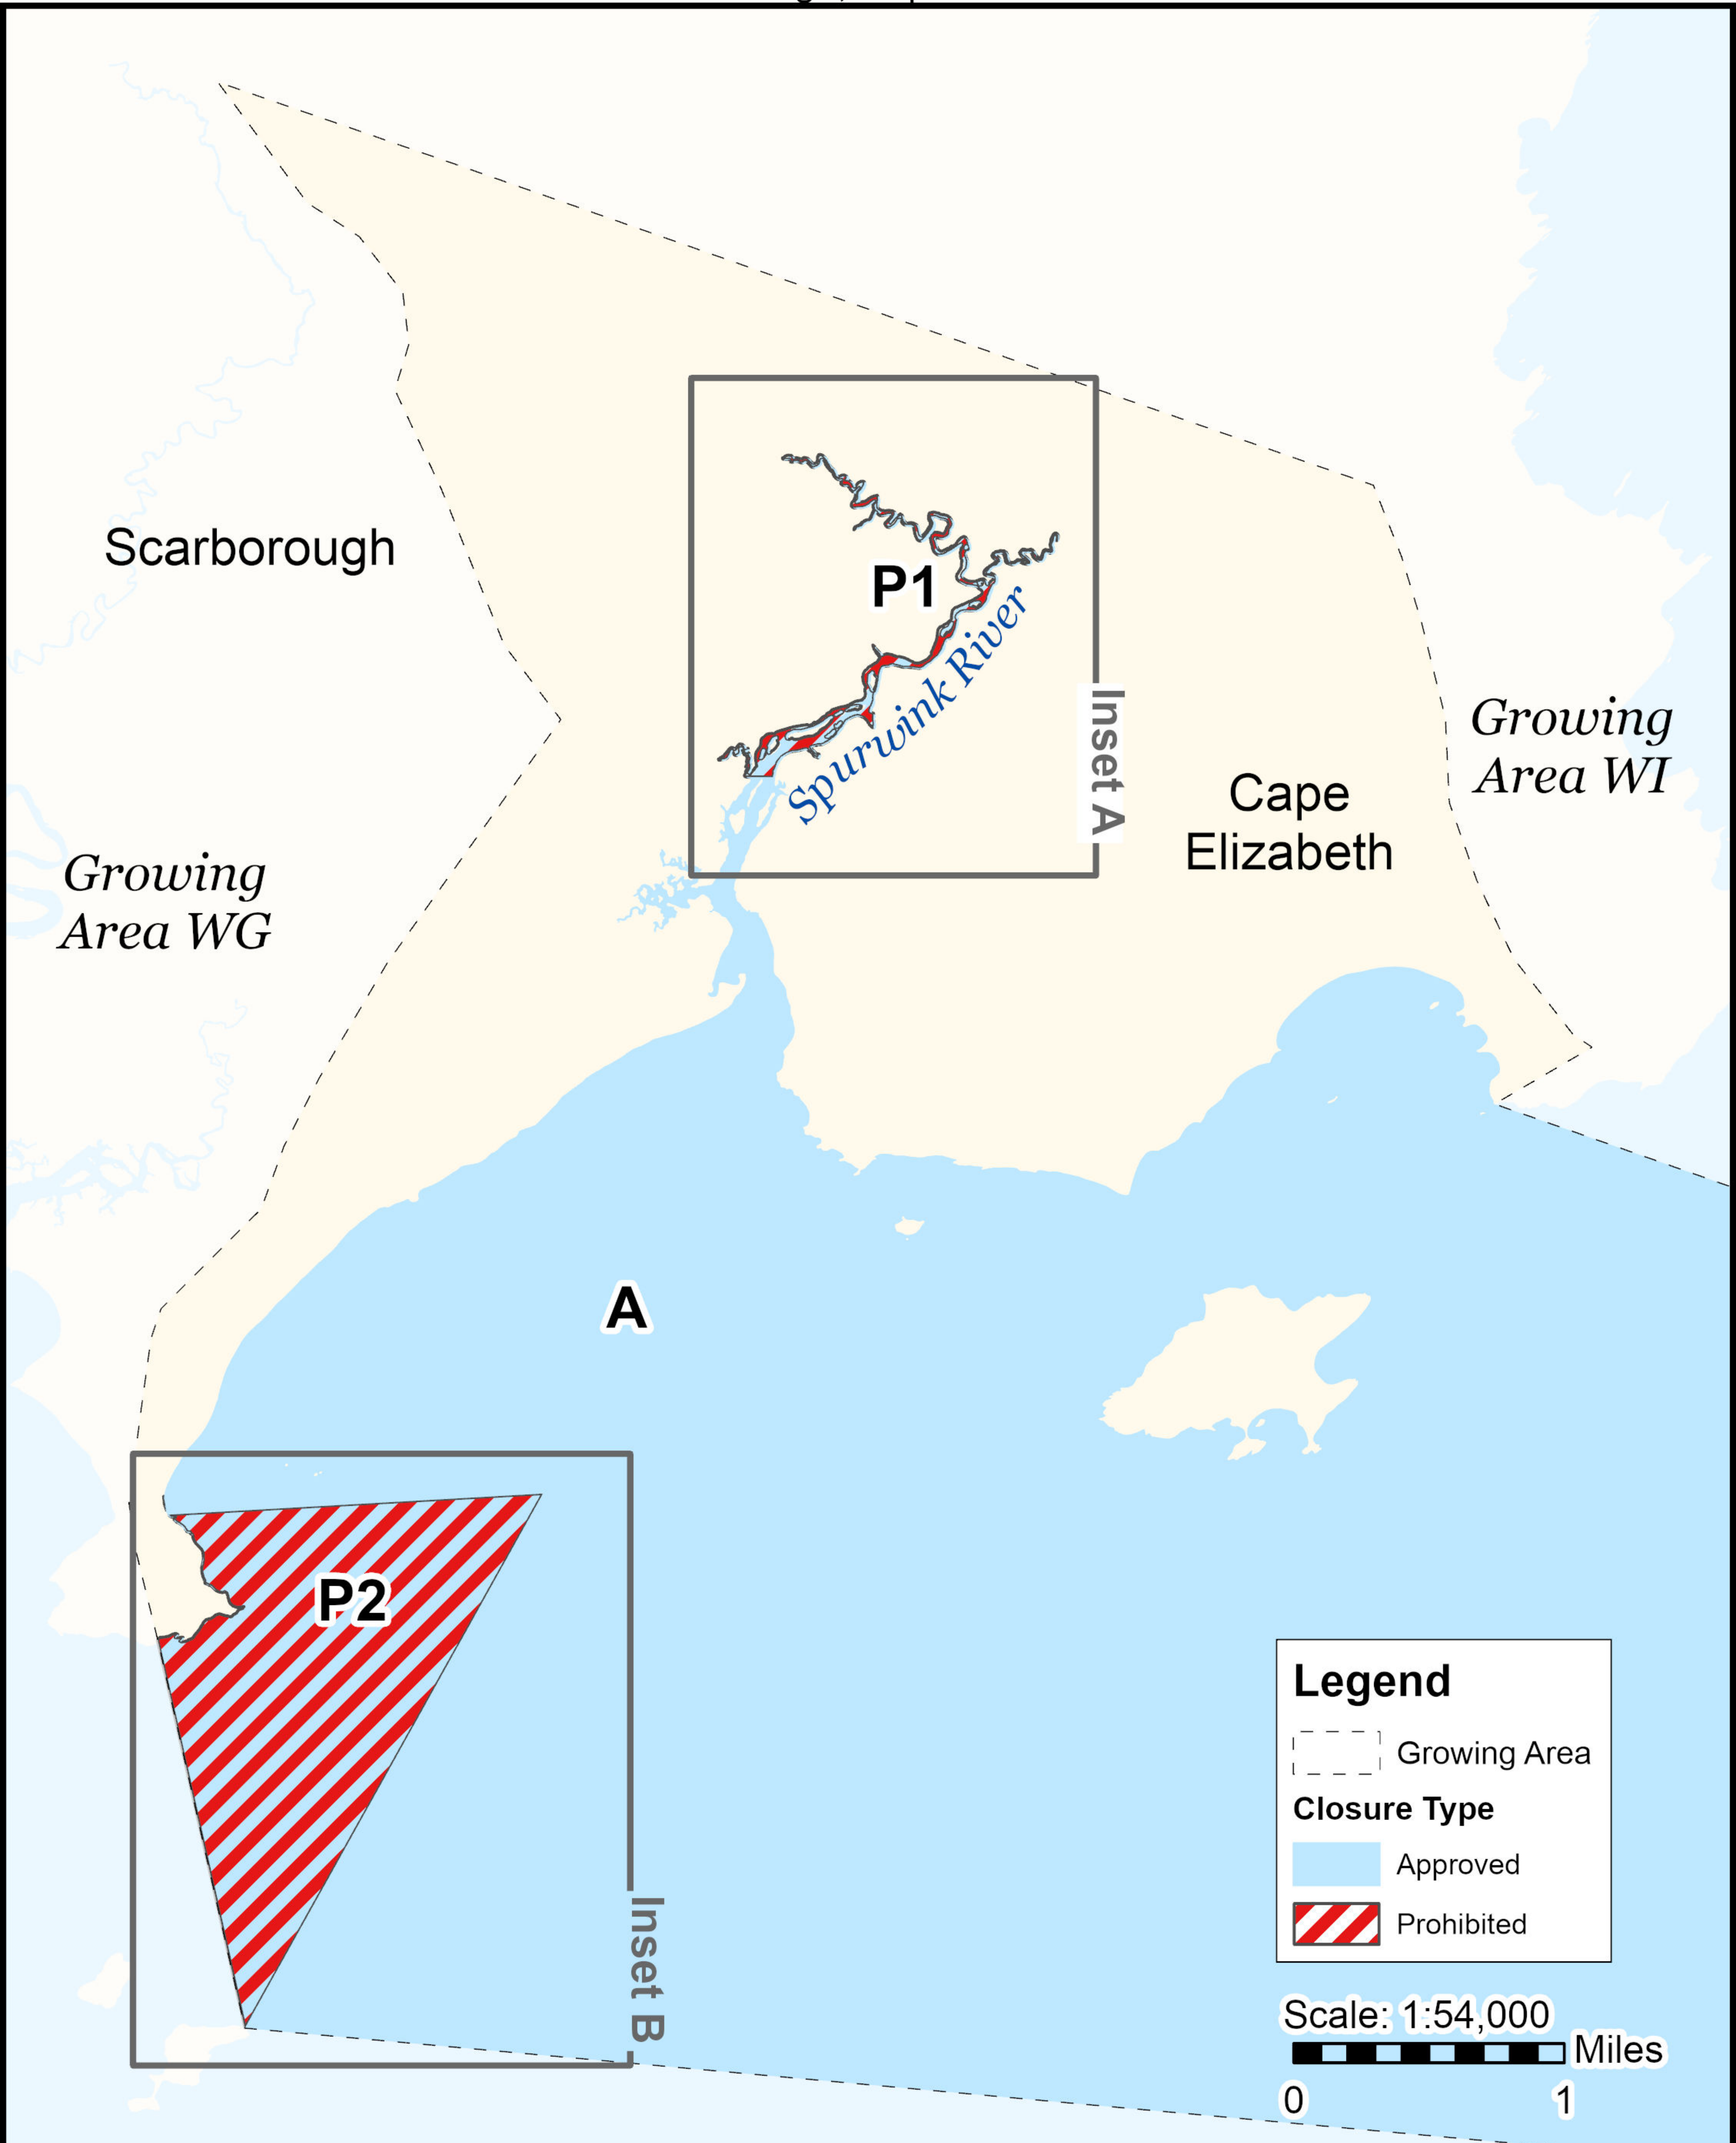

Maine Department of Marine Resources

Growing Area WH, Insets A & B

Scarborough, Cape Elizabeth

May 20, 2022

This map is provided as a courtesy. Read the provided legal notice for closure details. Closures are not shown outside of the designated growing area. Maritime navigational aids are for reference only and are not suitable for maritime navigation.

Maine Department of Marine Resources

Growing Area WH, Inset A Scarborough

May 20, 2022

This map is provided as a courtesy. Read the provided legal notice for closure details. Closures are not shown outside of the designated growing area. Maritime navigational aids are for reference only and are not suitable for maritime navigation.

Maine Department of Marine Resources

Growing Area WH, Inset B

Scarborough

May 20, 2022

Legend

-  Aids To Navigation
-  Growing Area

Closure Type

-  Approved
-  Prohibited

Scale: 1:23,109
 Feet
 0 1,000

This map is provided as a courtesy. Read the provided legal notice for closure details. Closures are not shown outside of the designated growing area. Maritime navigational aids are for reference only and are not suitable for maritime navigation.