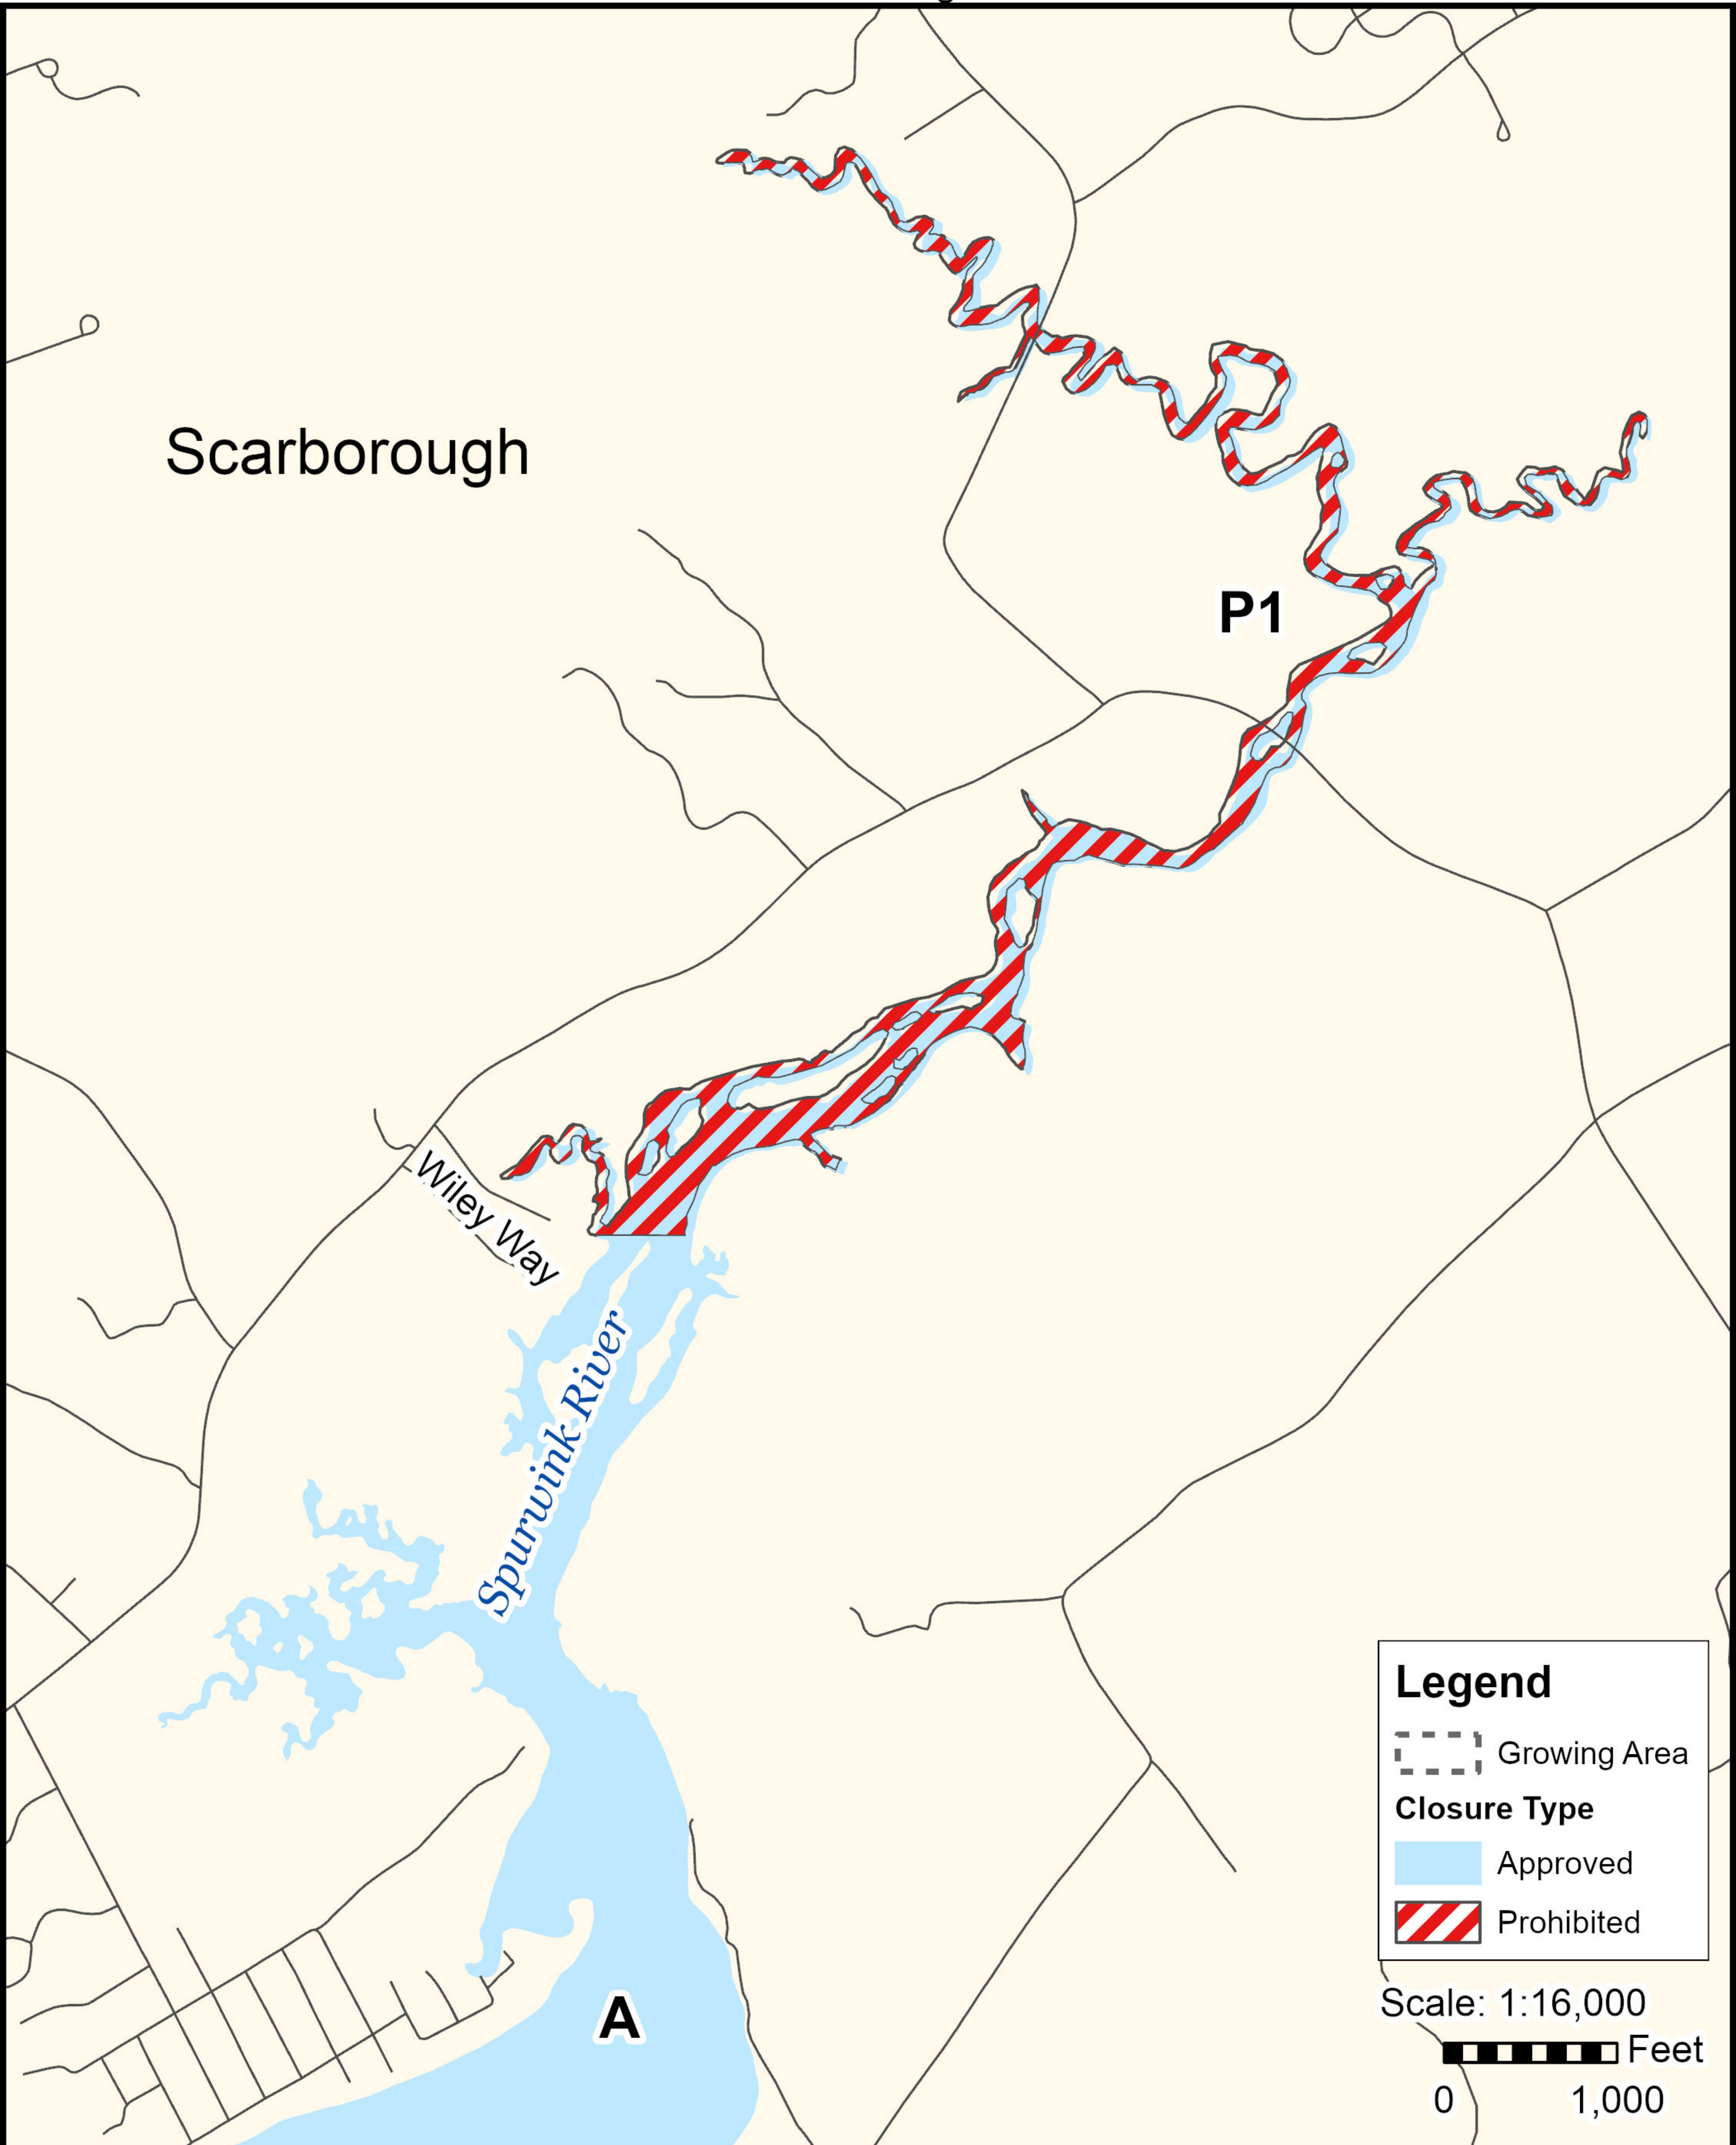

Maine Department of Marine Resources

Growing Area WH, Insets A & B

Scarborough, Cape Elizabeth

May 20, 2022

This map is provided as a courtesy. Read the provided legal notice for closure details. Closures are not shown outside of the designated growing area. Maritime navigational aids are for reference only and are not suitable for maritime navigation.

Maine Department of Marine Resources

Growing Area WH, Inset A Scarborough

May 20, 2022

This map is provided as a courtesy. Read the provided legal notice for closure details. Closures are not shown outside of the designated growing area. Maritime navigational aids are for reference only and are not suitable for maritime navigation.

Maine Department of Marine Resources

Growing Area WH, Inset B

Scarborough

May 20, 2022

Legend

-  Aids To Navigation
-  Growing Area

Closure Type

-  Approved
-  Prohibited

Scale: 1:23,109
 Feet
 0 1,000

This map is provided as a courtesy. Read the provided legal notice for closure details. Closures are not shown outside of the designated growing area. Maritime navigational aids are for reference only and are not suitable for maritime navigation.